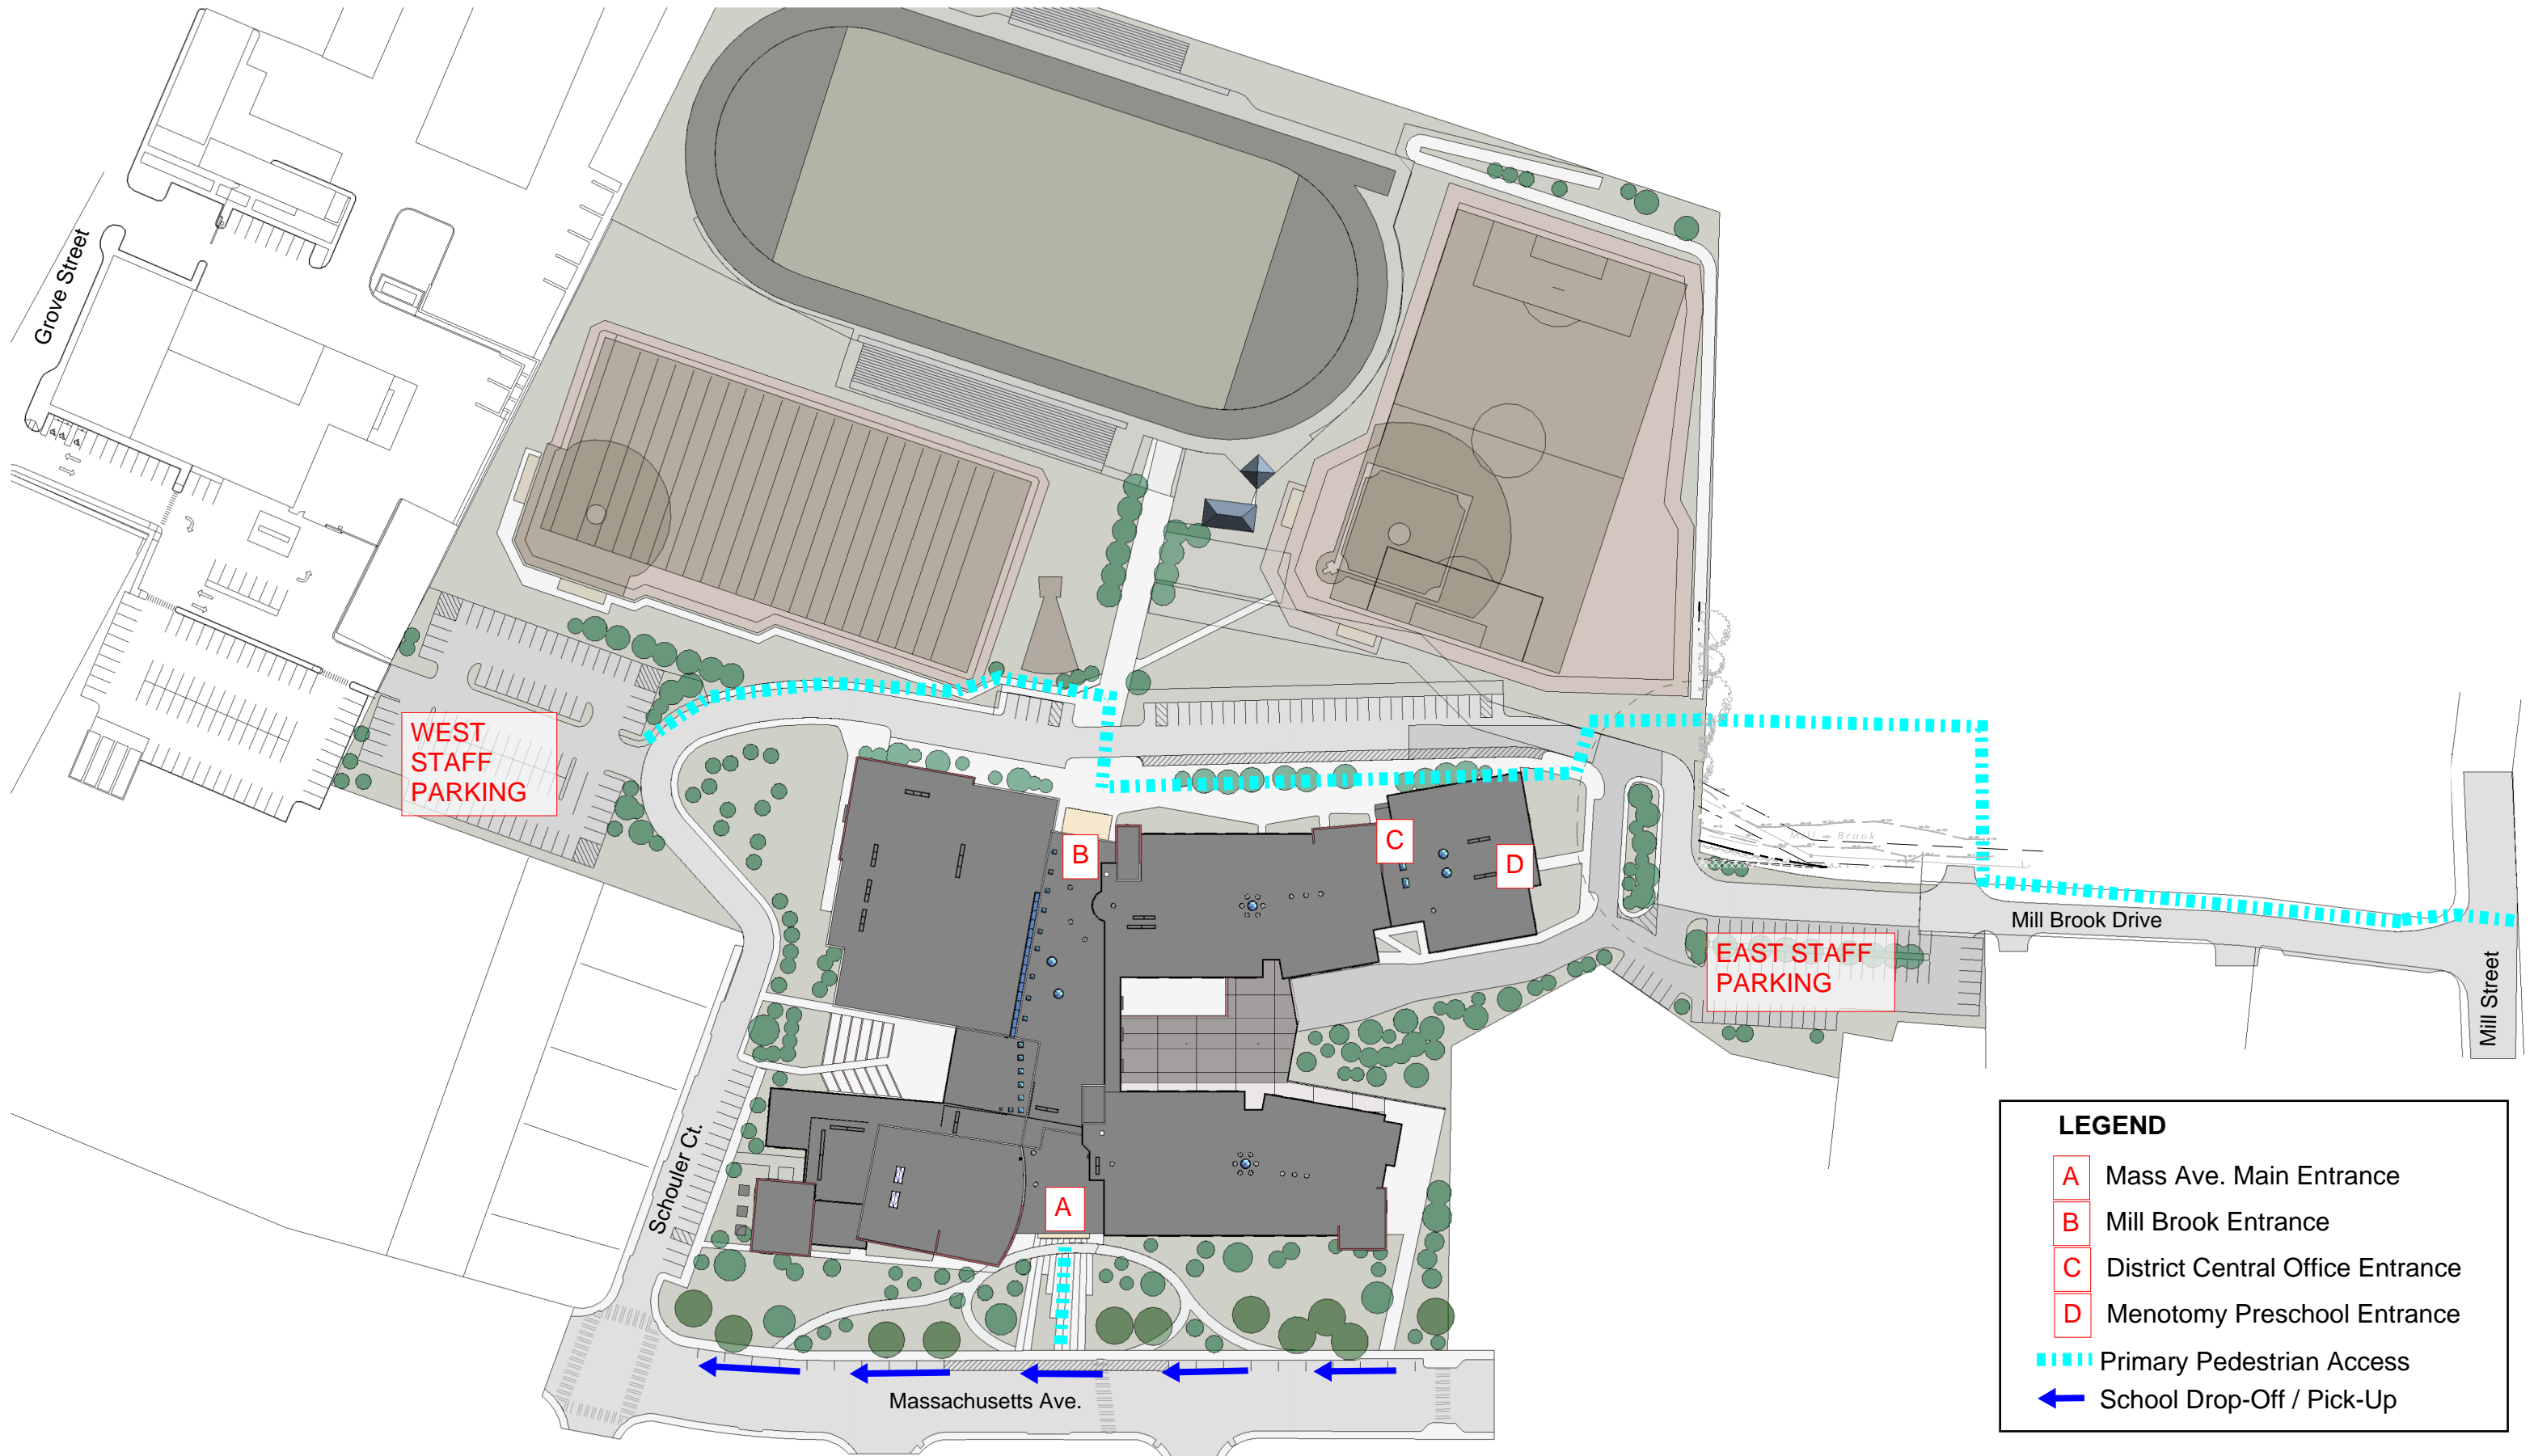

# Arlington High School

LEGEND	
<span style="border: 1px solid red; padding: 2px;">A</span>	Mass Ave. Main Entrance
<span style="border: 1px solid red; padding: 2px;">B</span>	Mill Brook Entrance
<span style="border: 1px solid red; padding: 2px;">C</span>	District Central Office Entrance
<span style="border: 1px solid red; padding: 2px;">D</span>	Menotomy Preschool Entrance
<span style="color: cyan;">- - - - -</span>	Primary Pedestrian Access
<span style="color: blue;">←</span>	School Drop-Off / Pick-Up