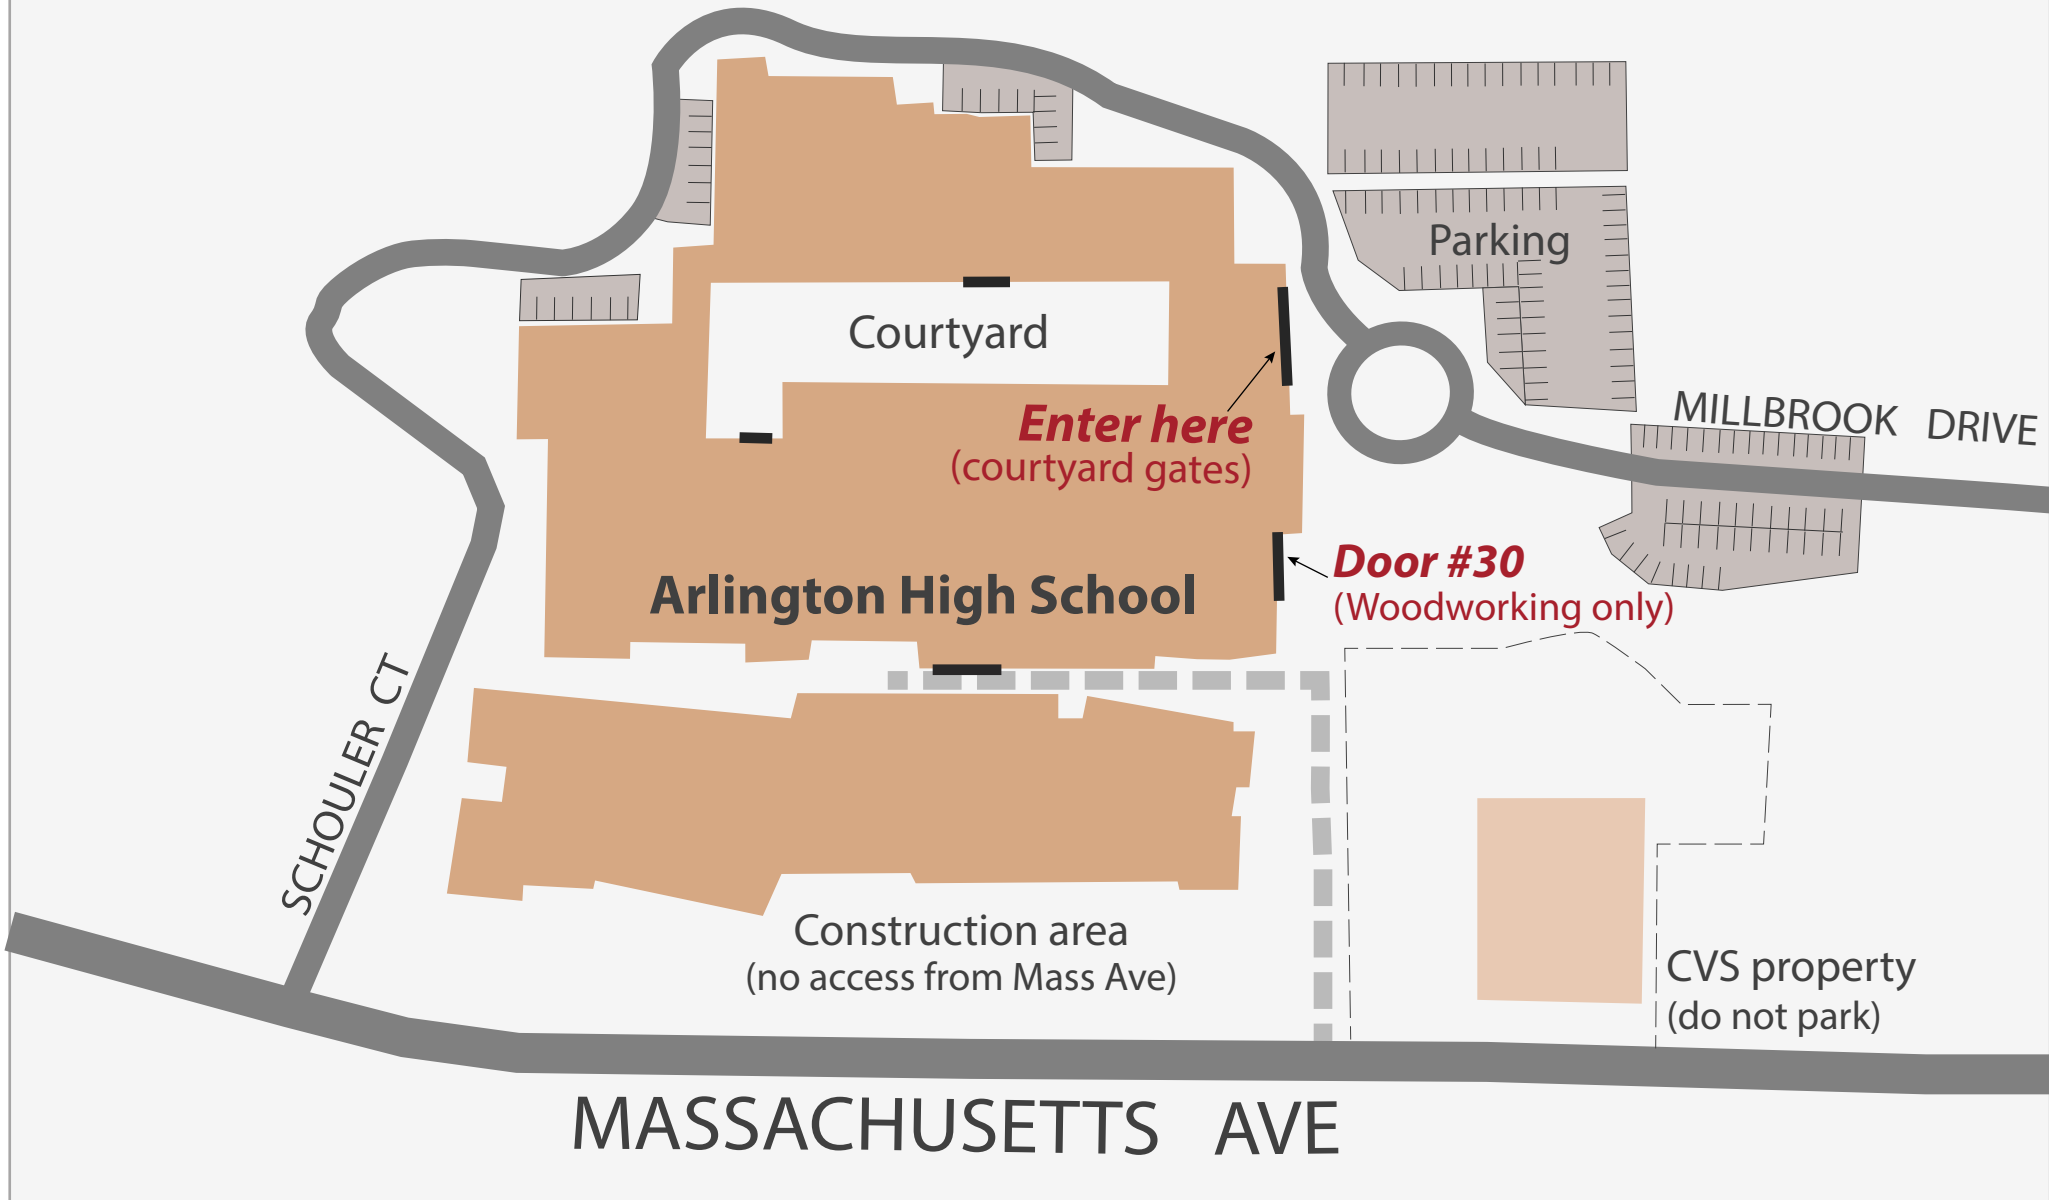

Arlington High School

Parking and Entrances, Spring 2021

Courtyard

Enter here
(courtyard gates)

Arlington High School

Parking

MILLBROOK DRIVE

Door #30
(Woodworking only)

SCHOULER CT

Construction area
(no access from Mass Ave)

CVS property
(do not park)

MASSACHUSETTS AVE